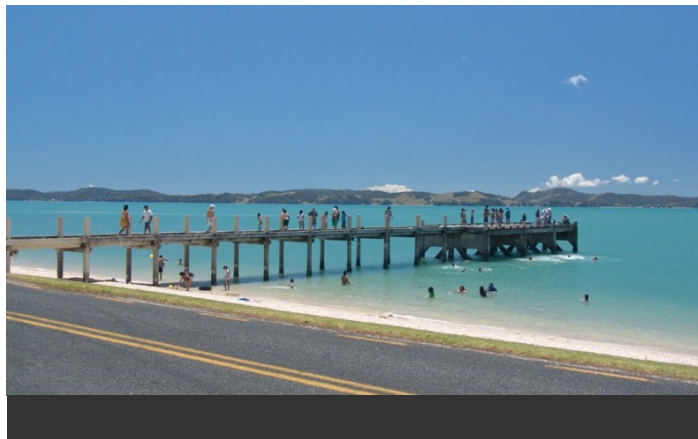

January Events

Snooker Section

14 January 17 - Snooker Breakup

22nd January 17 -

Snooker Kids Family day out.

28th January 17 - Snooker AGM

8 Ball Section

21st January 17 - 8 Ball Breakup & AGM

Contact Us

Manurewa RSA
2-8 Maich Road
Manurewa

Club: (09) 267-0515
Office: (09) 267-0552

reception@manurewarsa.co.nz